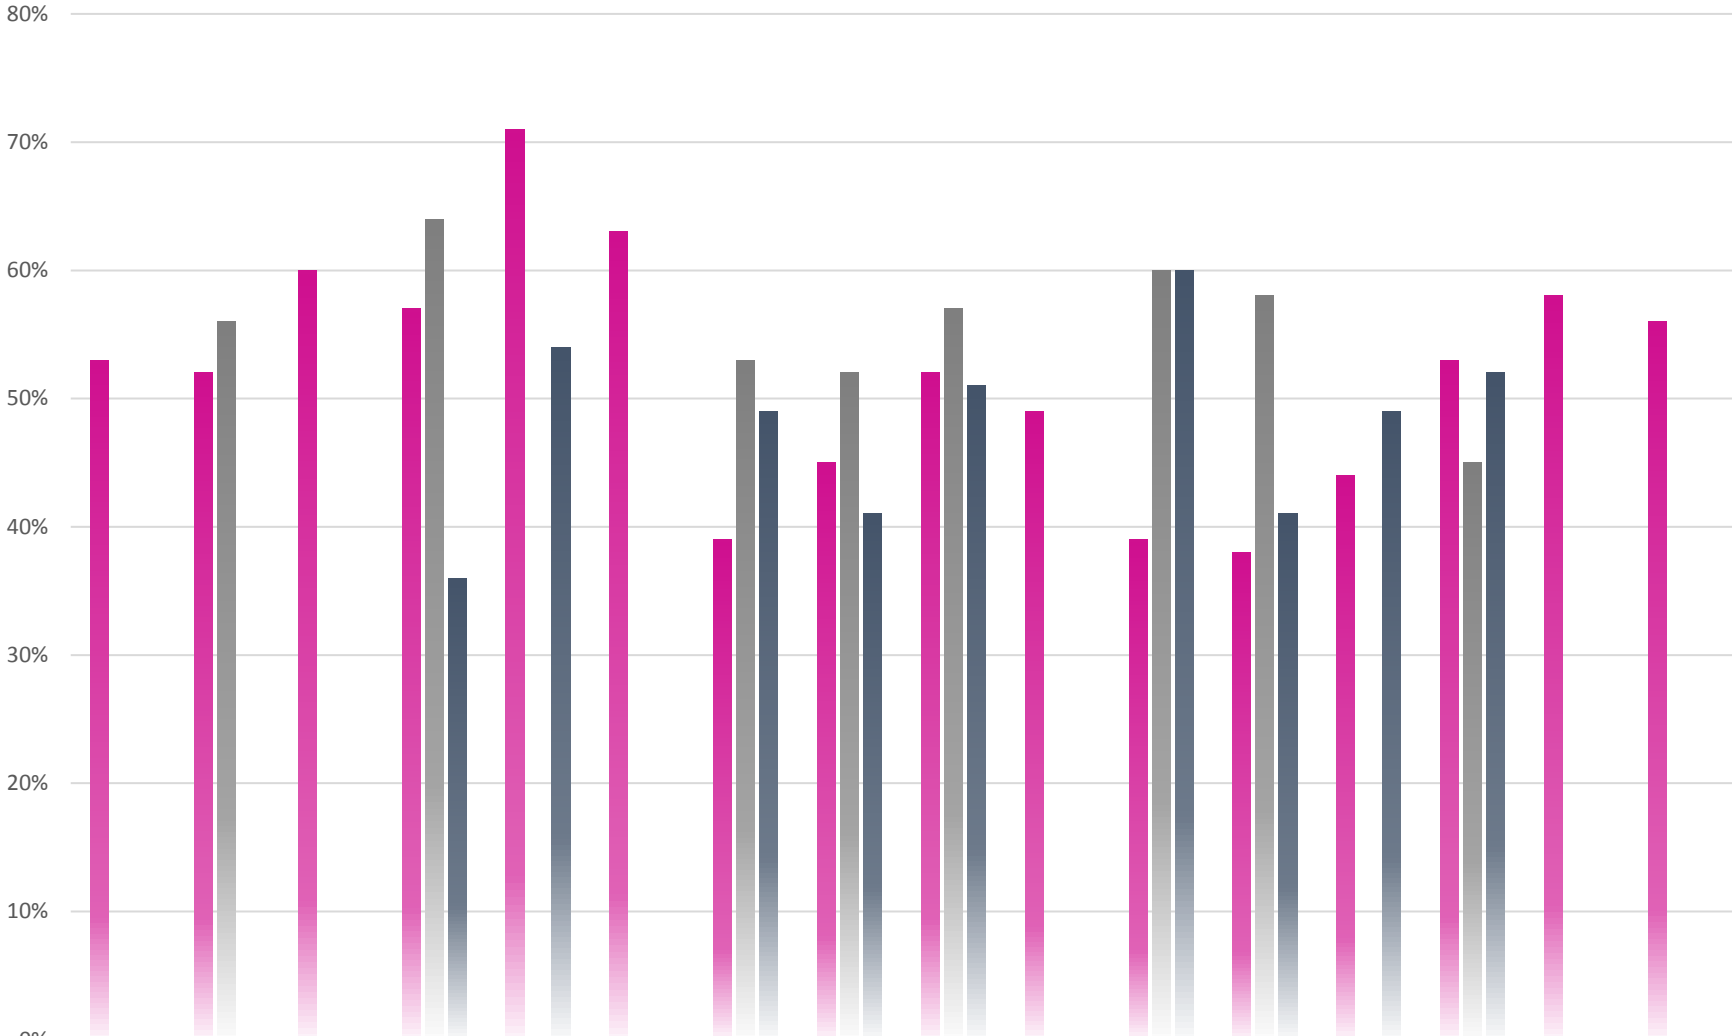

Lead Rate for Season - 2017 D2 Pittsburgh

	Auld Reekie	Tucson	Paris	Jet City	Oklahoma	Middlesbrough	Boston	Ohio	No Coast	Pirate City	Columbia	Naptown	Treasure Valley	Bear City	E-Ville	Dublin
2017	53%	52%	60%	57%	71%	63%	39%	45%	52%	49%	39%	38%	44%	53%	58%	56%
2016		56%		64%			53%	52%	57%		60%	58%		45%		
2015				36%	54%		49%	41%	51%		60%	41%	49%	52%