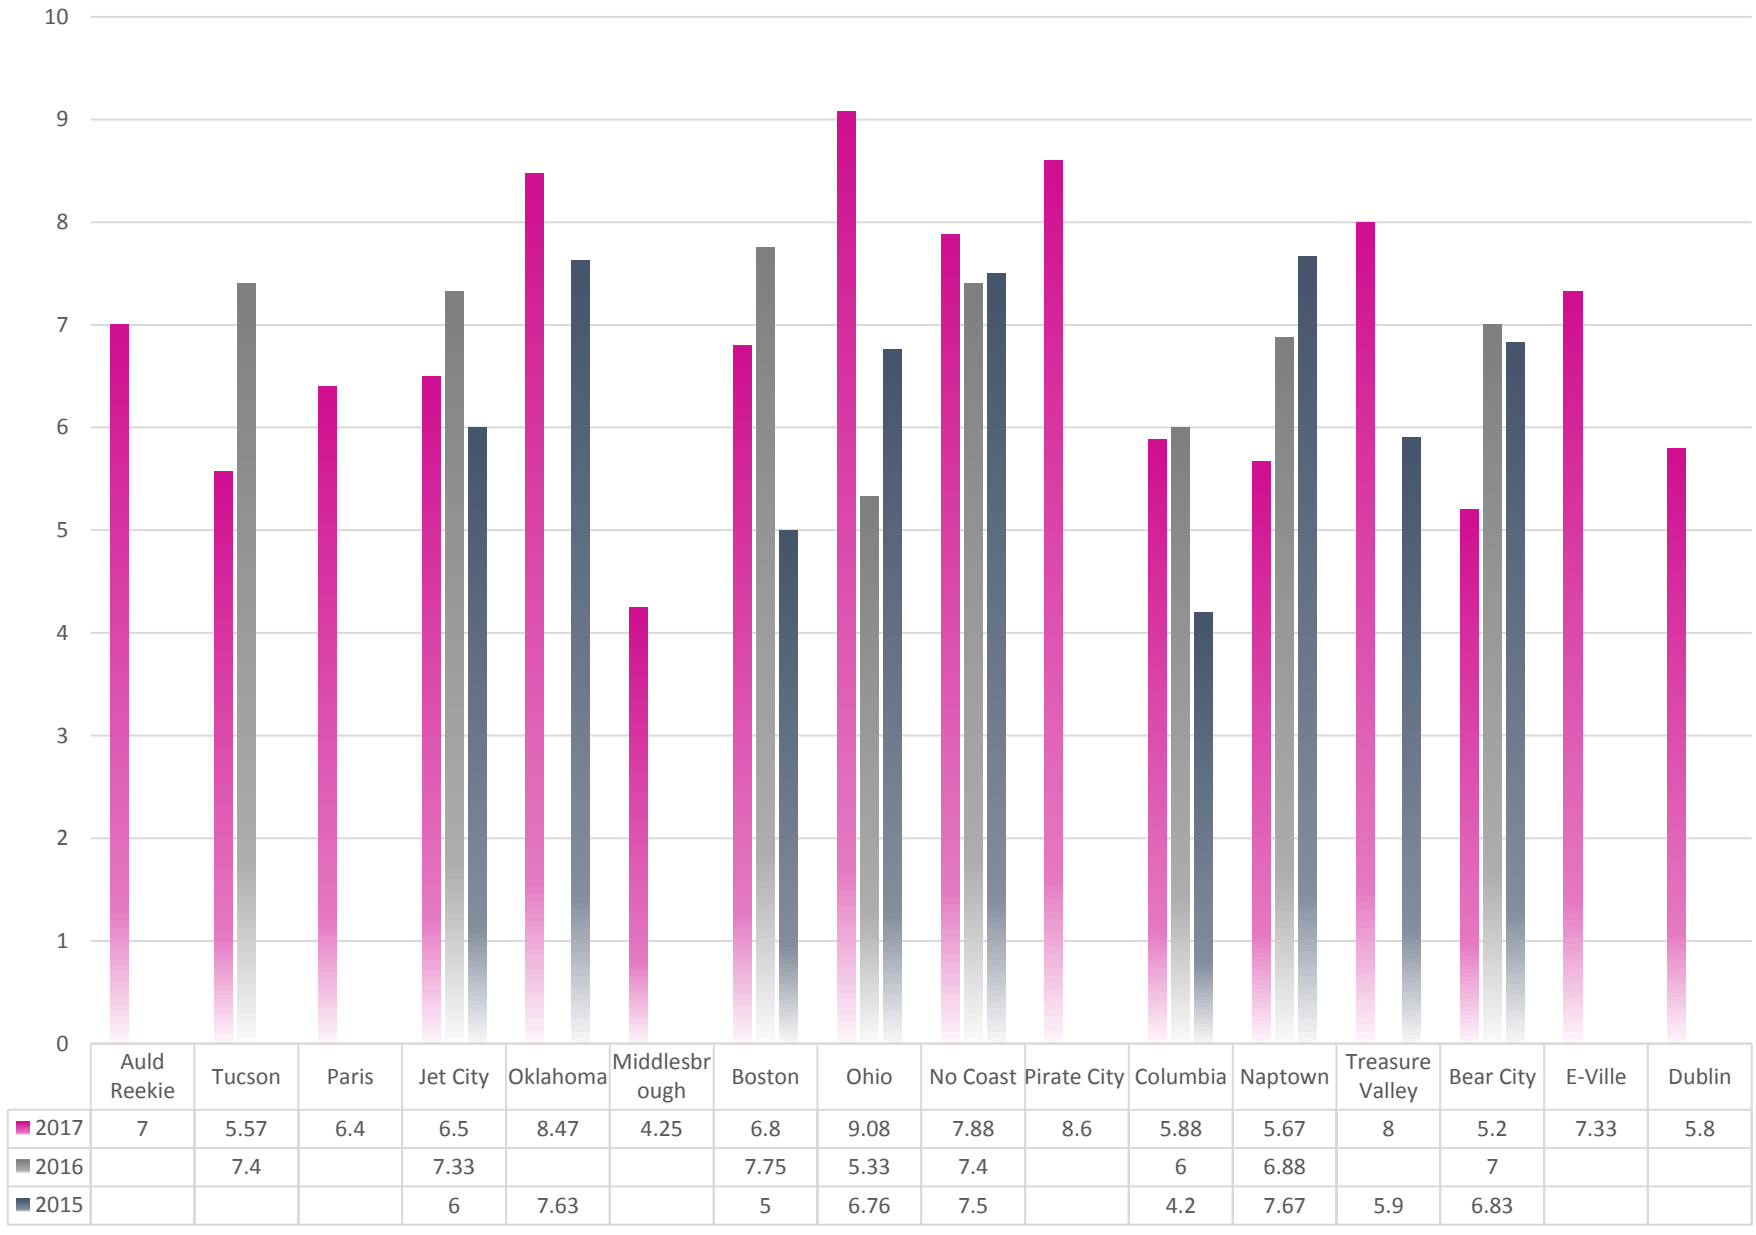

Jammer Penalties Per Game - D2 Pittsburgh

Blocker Penalties Per Game - D2 Pittsburgh

	Auld Reekie	Tucson	Paris	Jet City	Oklahoma	Middlesbrough	Boston	Ohio	No Coast	Pirate City	Columbia	Napton	Treasure Valley	Bear City	E-Ville	Dublin
2017	27.75	26.86	29.2	29.17	22.35	21.25	26.2	25.08	26	26.2	21.63	26.5	24.86	25.8	32.89	21.6
2016		35.6		30.67			21.75	23.4	25.3		29.18	22.75		33		
2015				23.25	22.75		26.6	22.06	32.6		27.2	24.67	20	21.83		

2017 Star Passes Per Season - D2 Pittsburgh

Year	Auld Reekie	Tucson	Paris	Jet City	Oklahoma	Middlesbrough	Boston	Ohio	No Coast	Pirate City	Columbia	Naptown	Treasure Valley	Bear City	E-Ville	Dublin
2017	15	40	12	11	17	12	49	55	37	6	68	35	34	17	9	16
2016		23		26			37	47	38		16	13		14		
2015				26	24		31	43	13		10	26	27	17		

2017 2016 2015

Lead Rate for Season - 2017 D2 Pittsburgh

	Auld Reekie	Tucson	Paris	Jet City	Oklahoma	Middlesbrough	Boston	Ohio	No Coast	Pirate City	Columbia	Naptown	Treasure Valley	Bear City	E-Ville	Dublin
2017	53%	52%	60%	57%	71%	63%	39%	45%	52%	49%	39%	38%	44%	53%	58%	56%
2016		56%		64%			53%	52%	57%		60%	58%		45%		
2015				36%	54%		49%	41%	51%		60%	41%	49%	52%		

Jams Per Jammer Penalty & Blocker Penalty 2017 Season - D2 Pittsburgh

	Auld Reekie	Tucson	Paris	Jet City	Oklahoma	Middlesbrough	Boston	Ohio	No Coast	Pirate City	Columbia	Naptown	Treasure Valley	Bear City	E-Ville	Dublin
JjM	6.04	7.95	6.28	6.72	5.02	10.18	6.24	4.39	5.63	4.21	7.04	7.68	4.98	8.27	5.97	7.24
BjM	6.09	6.6	5.51	5.99	7.61	8.14	6.47	6.35	6.83	5.53	7.65	6.57	6.41	6.67	5.32	7.78