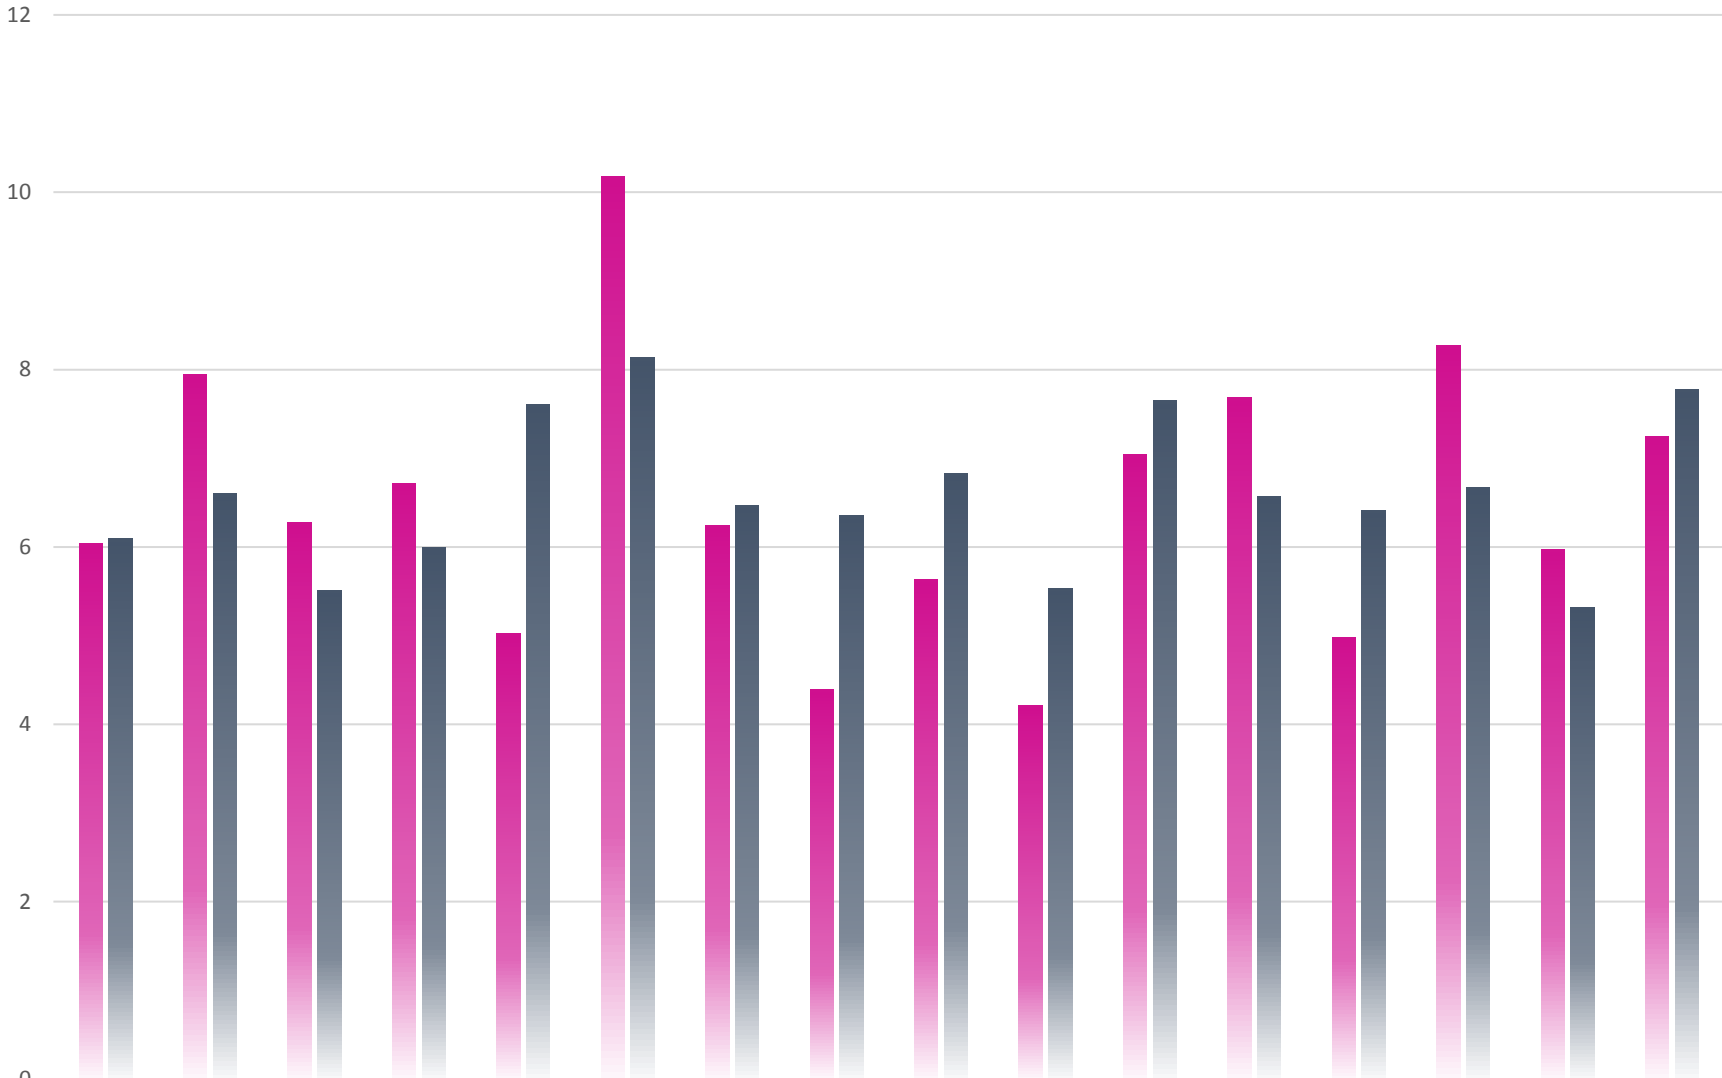

Jams Per Jammer Penalty & Blocker Penalty 2017 Season - D2 Pittsburgh

	Auld Reekie	Tucson	Paris	Jet City	Oklahoma	Middlesbrough	Boston	Ohio	No Coast	Pirate City	Columbia	Naptown	Treasure Valley	Bear City	E-Ville	Dublin
JjM	6.04	7.95	6.28	6.72	5.02	10.18	6.24	4.39	5.63	4.21	7.04	7.68	4.98	8.27	5.97	7.24
BjM	6.09	6.6	5.51	5.99	7.61	8.14	6.47	6.35	6.83	5.53	7.65	6.57	6.41	6.67	5.32	7.78