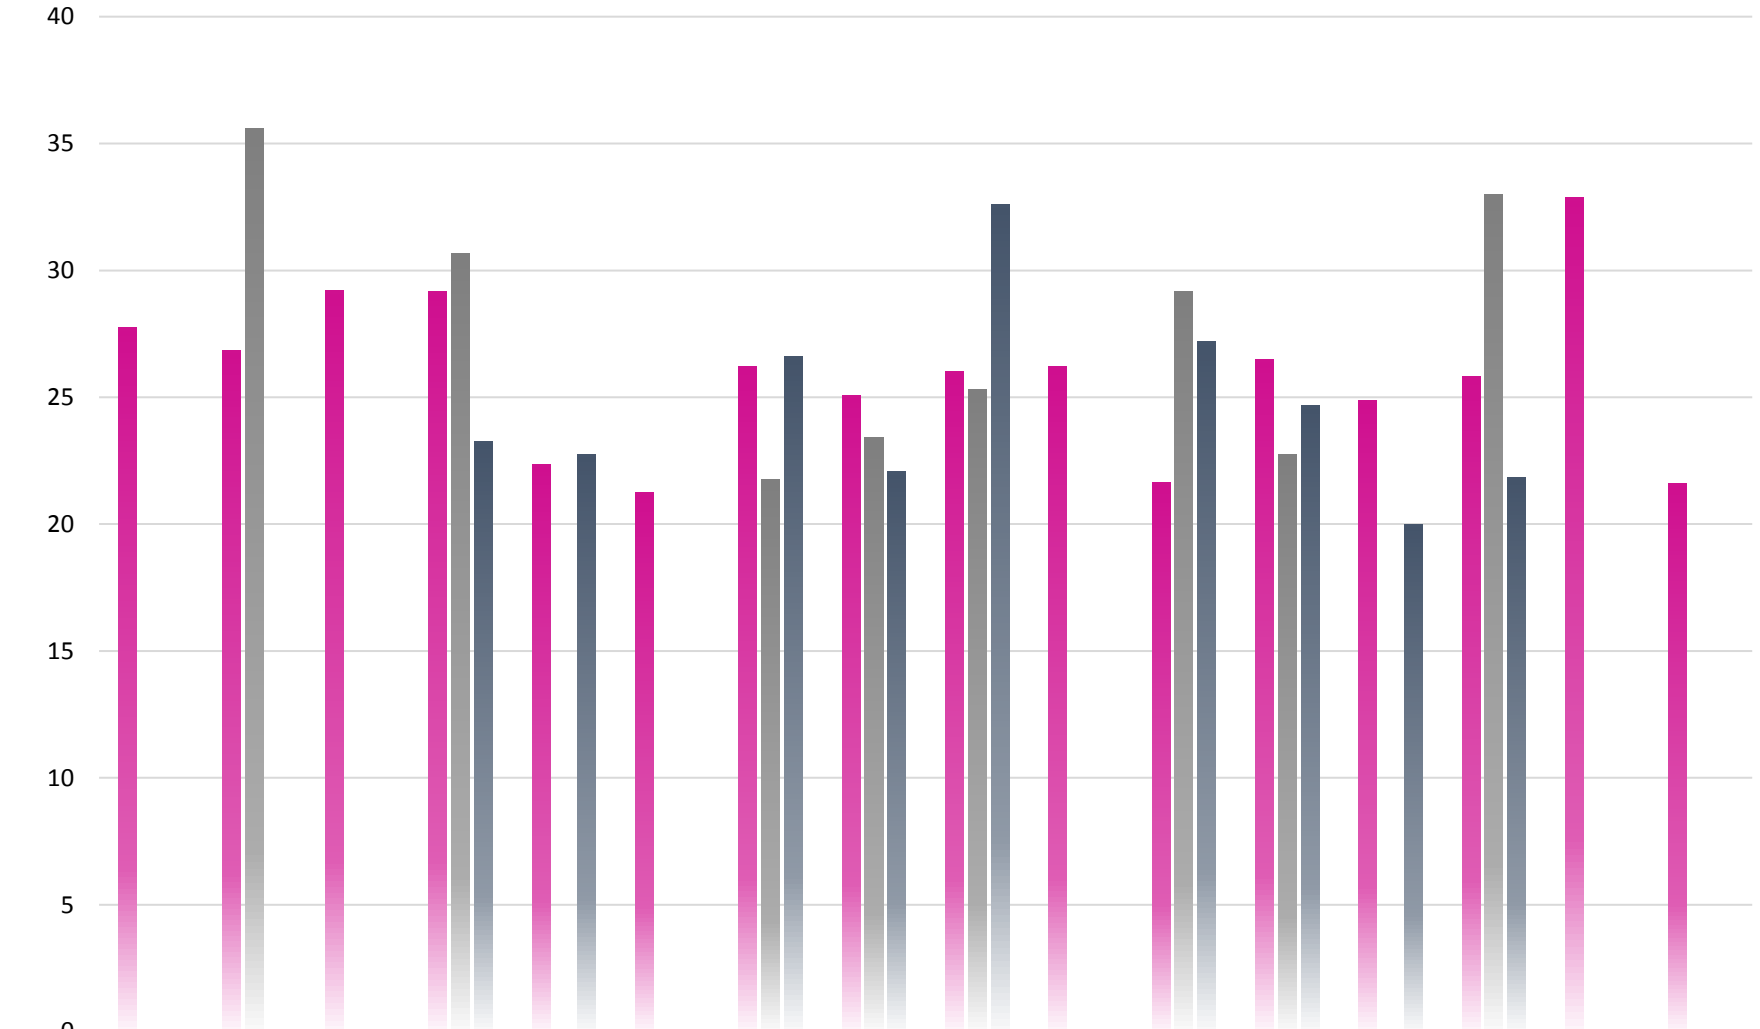

Jammer Penalties Per Game - D2 Pittsburgh

Blocker Penalties Per Game - D2 Pittsburgh

	Auld Reekie	Tucson	Paris	Jet City	Oklahoma	Middlesbrough	Boston	Ohio	No Coast	Pirate City	Columbia	Napton	Treasure Valley	Bear City	E-Ville	Dublin
2017	27.75	26.86	29.2	29.17	22.35	21.25	26.2	25.08	26	26.2	21.63	26.5	24.86	25.8	32.89	21.6
2016		35.6		30.67			21.75	23.4	25.3		29.18	22.75		33		
2015				23.25	22.75		26.6	22.06	32.6		27.2	24.67	20	21.83		

2017 Star Passes Per Season - D2 Pittsburgh

Year	Auld Reekie	Tucson	Paris	Jet City	Oklahoma	Middlesbrough	Boston	Ohio	No Coast	Pirate City	Columbia	Naptown	Treasure Valley	Bear City	E-Ville	Dublin
2017	15	40	12	11	17	12	49	55	37	6	68	35	34	17	9	16
2016		23		26			37	47	38		16	13		14		
2015				26	24		31	43	13		10	26	27	17		