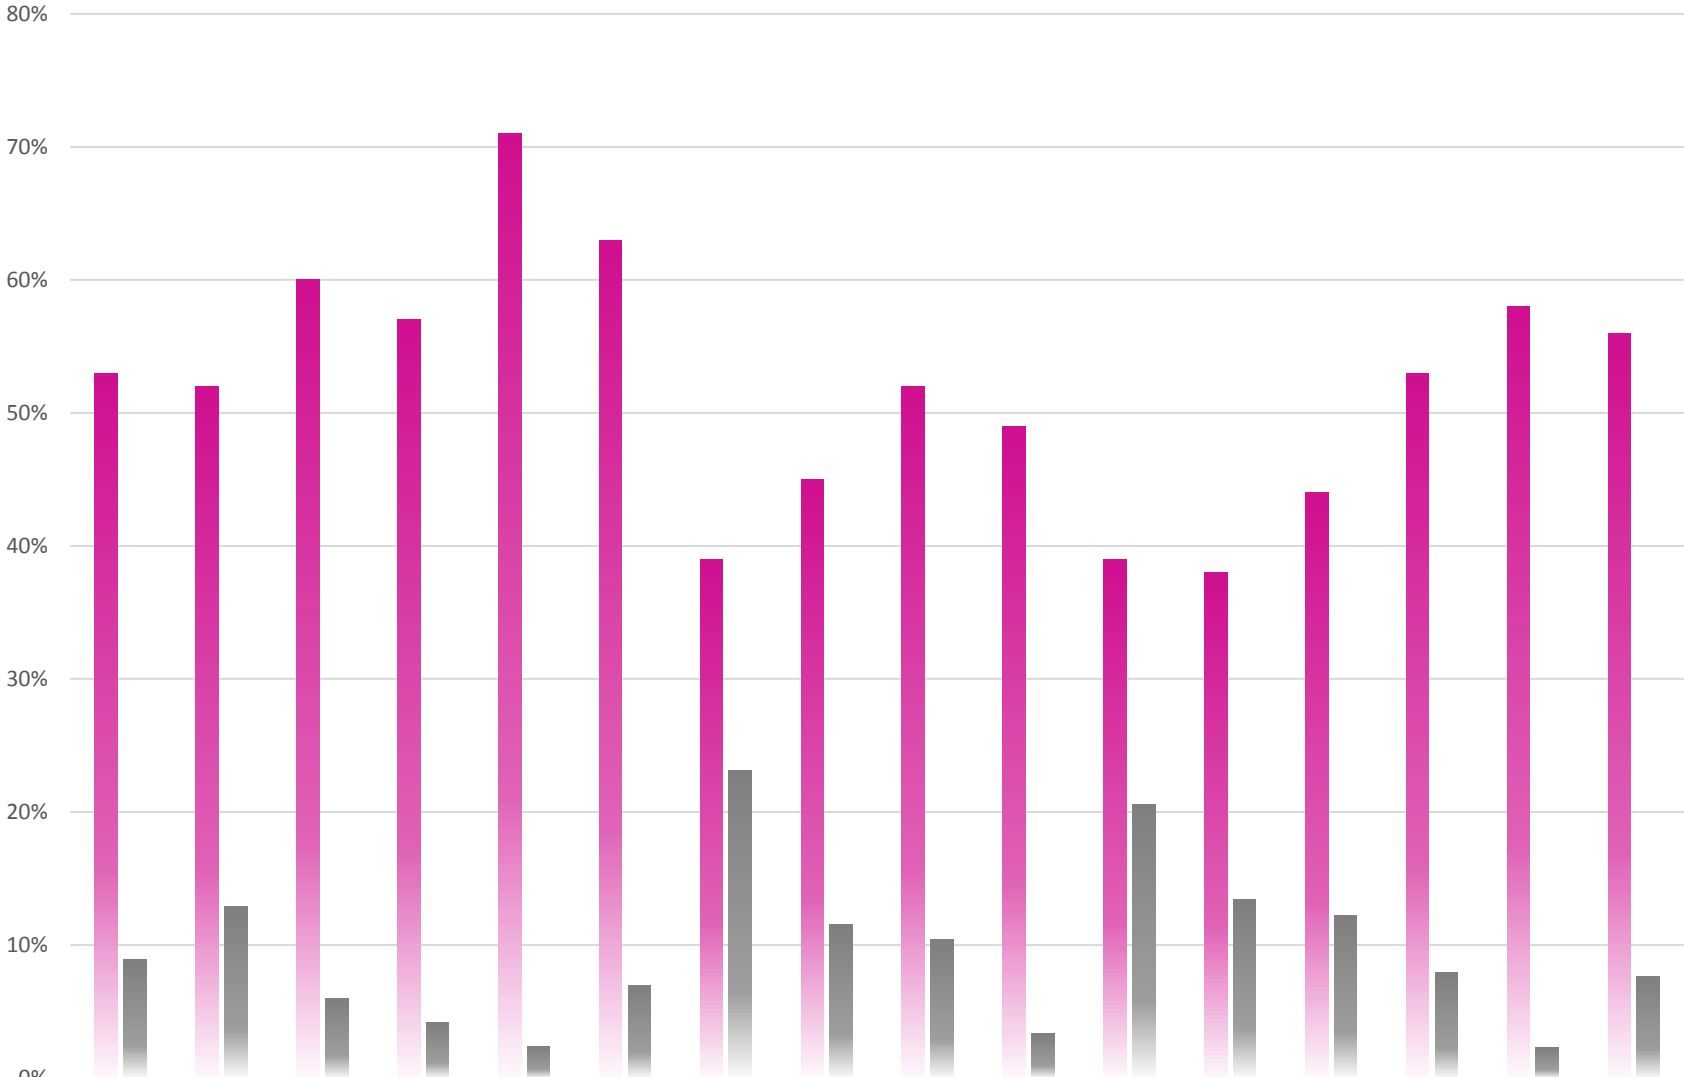

2017 % of Jams Lead and % w/ Star Pass - D2 Pittsburgh

Lead Rate	53%	52%	60%	57%	71%	63%	39%	45%	52%	49%	39%	38%	44%	53%	58%	56%
SP%	8.88%	12.90%	5.97%	4.20%	2.35%	6.94%	23.11%	11.51%	10.42%	3.31%	20.54%	13.41%	12.19%	7.91%	2.28%	7.62%