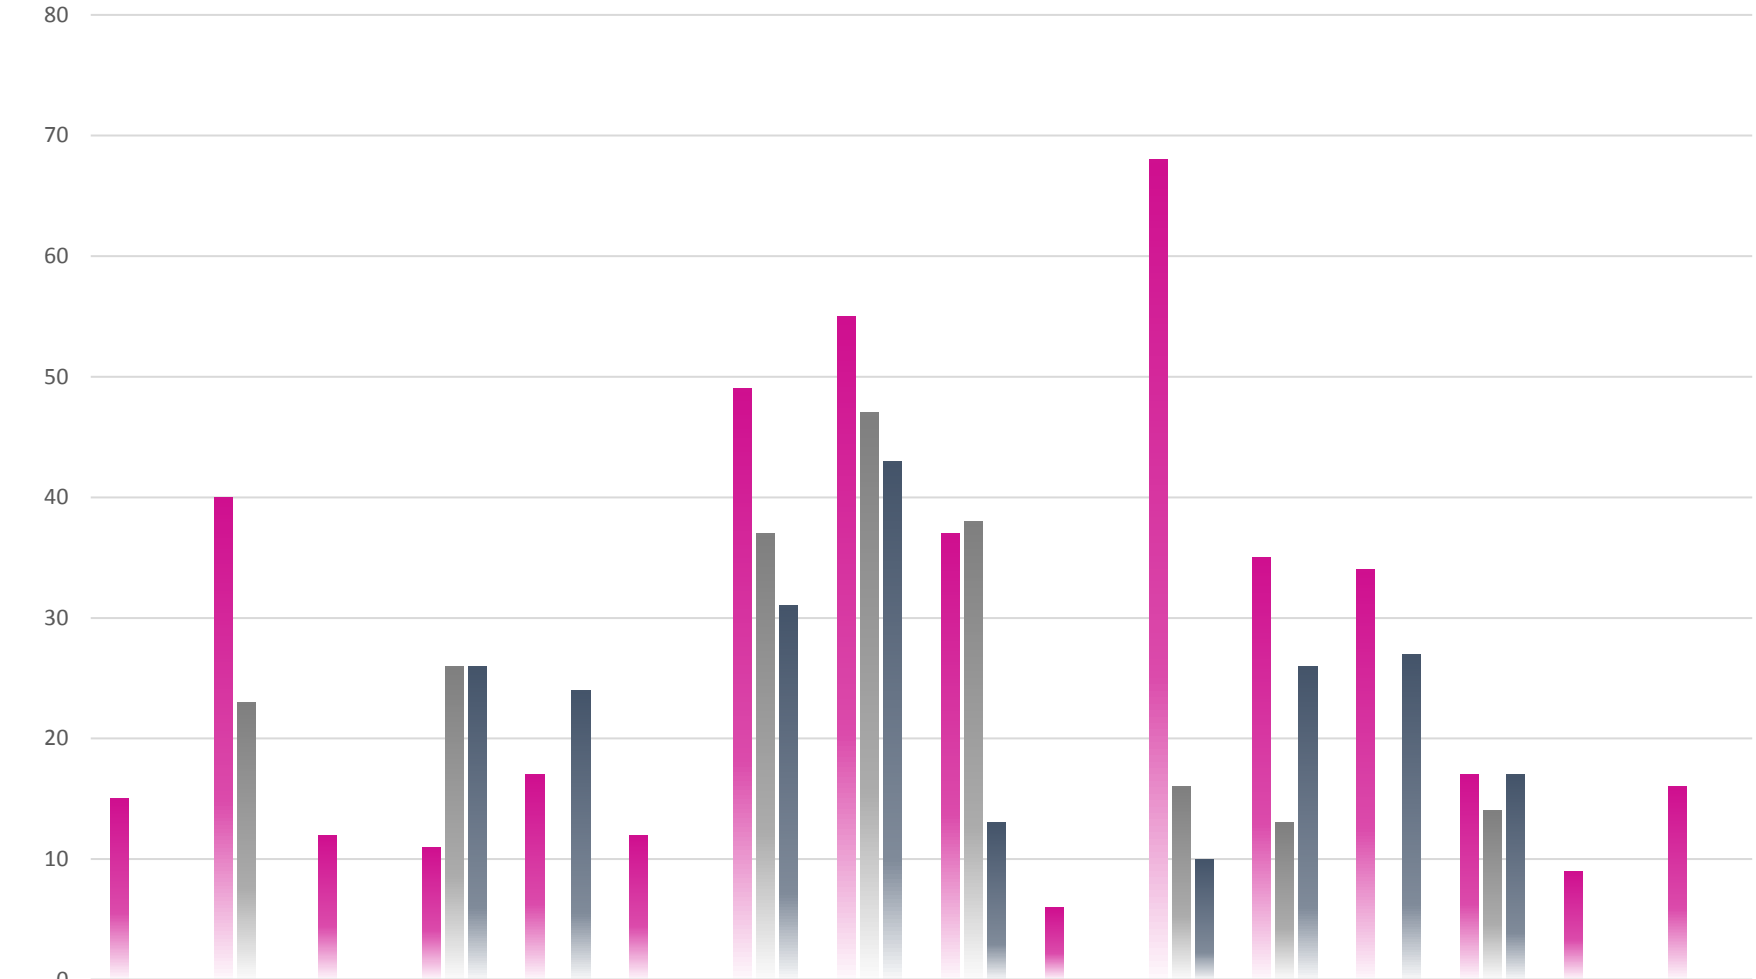

Jammer Penalties Per Game - D2 Pittsburgh

Blocker Penalties Per Game - D2 Pittsburgh

	Auld Reekie	Tucson	Paris	Jet City	Oklahoma	Middlesbrough	Boston	Ohio	No Coast	Pirate City	Columbia	Napton	Treasure Valley	Bear City	E-Ville	Dublin
2017	27.75	26.86	29.2	29.17	22.35	21.25	26.2	25.08	26	26.2	21.63	26.5	24.86	25.8	32.89	21.6
2016		35.6		30.67			21.75	23.4	25.3		29.18	22.75		33		
2015				23.25	22.75		26.6	22.06	32.6		27.2	24.67	20	21.83		

2017 Star Passes Per Season - D2 Pittsburgh

Year	Auld Reekie	Tucson	Paris	Jet City	Oklahoma	Middlesbrough	Boston	Ohio	No Coast	Pirate City	Columbia	Naptown	Treasure Valley	Bear City	E-Ville	Dublin
2017	15	40	12	11	17	12	49	55	37	6	68	35	34	17	9	16
2016		23		26			37	47	38		16	13		14		
2015				26	24		31	43	13		10	26	27	17		