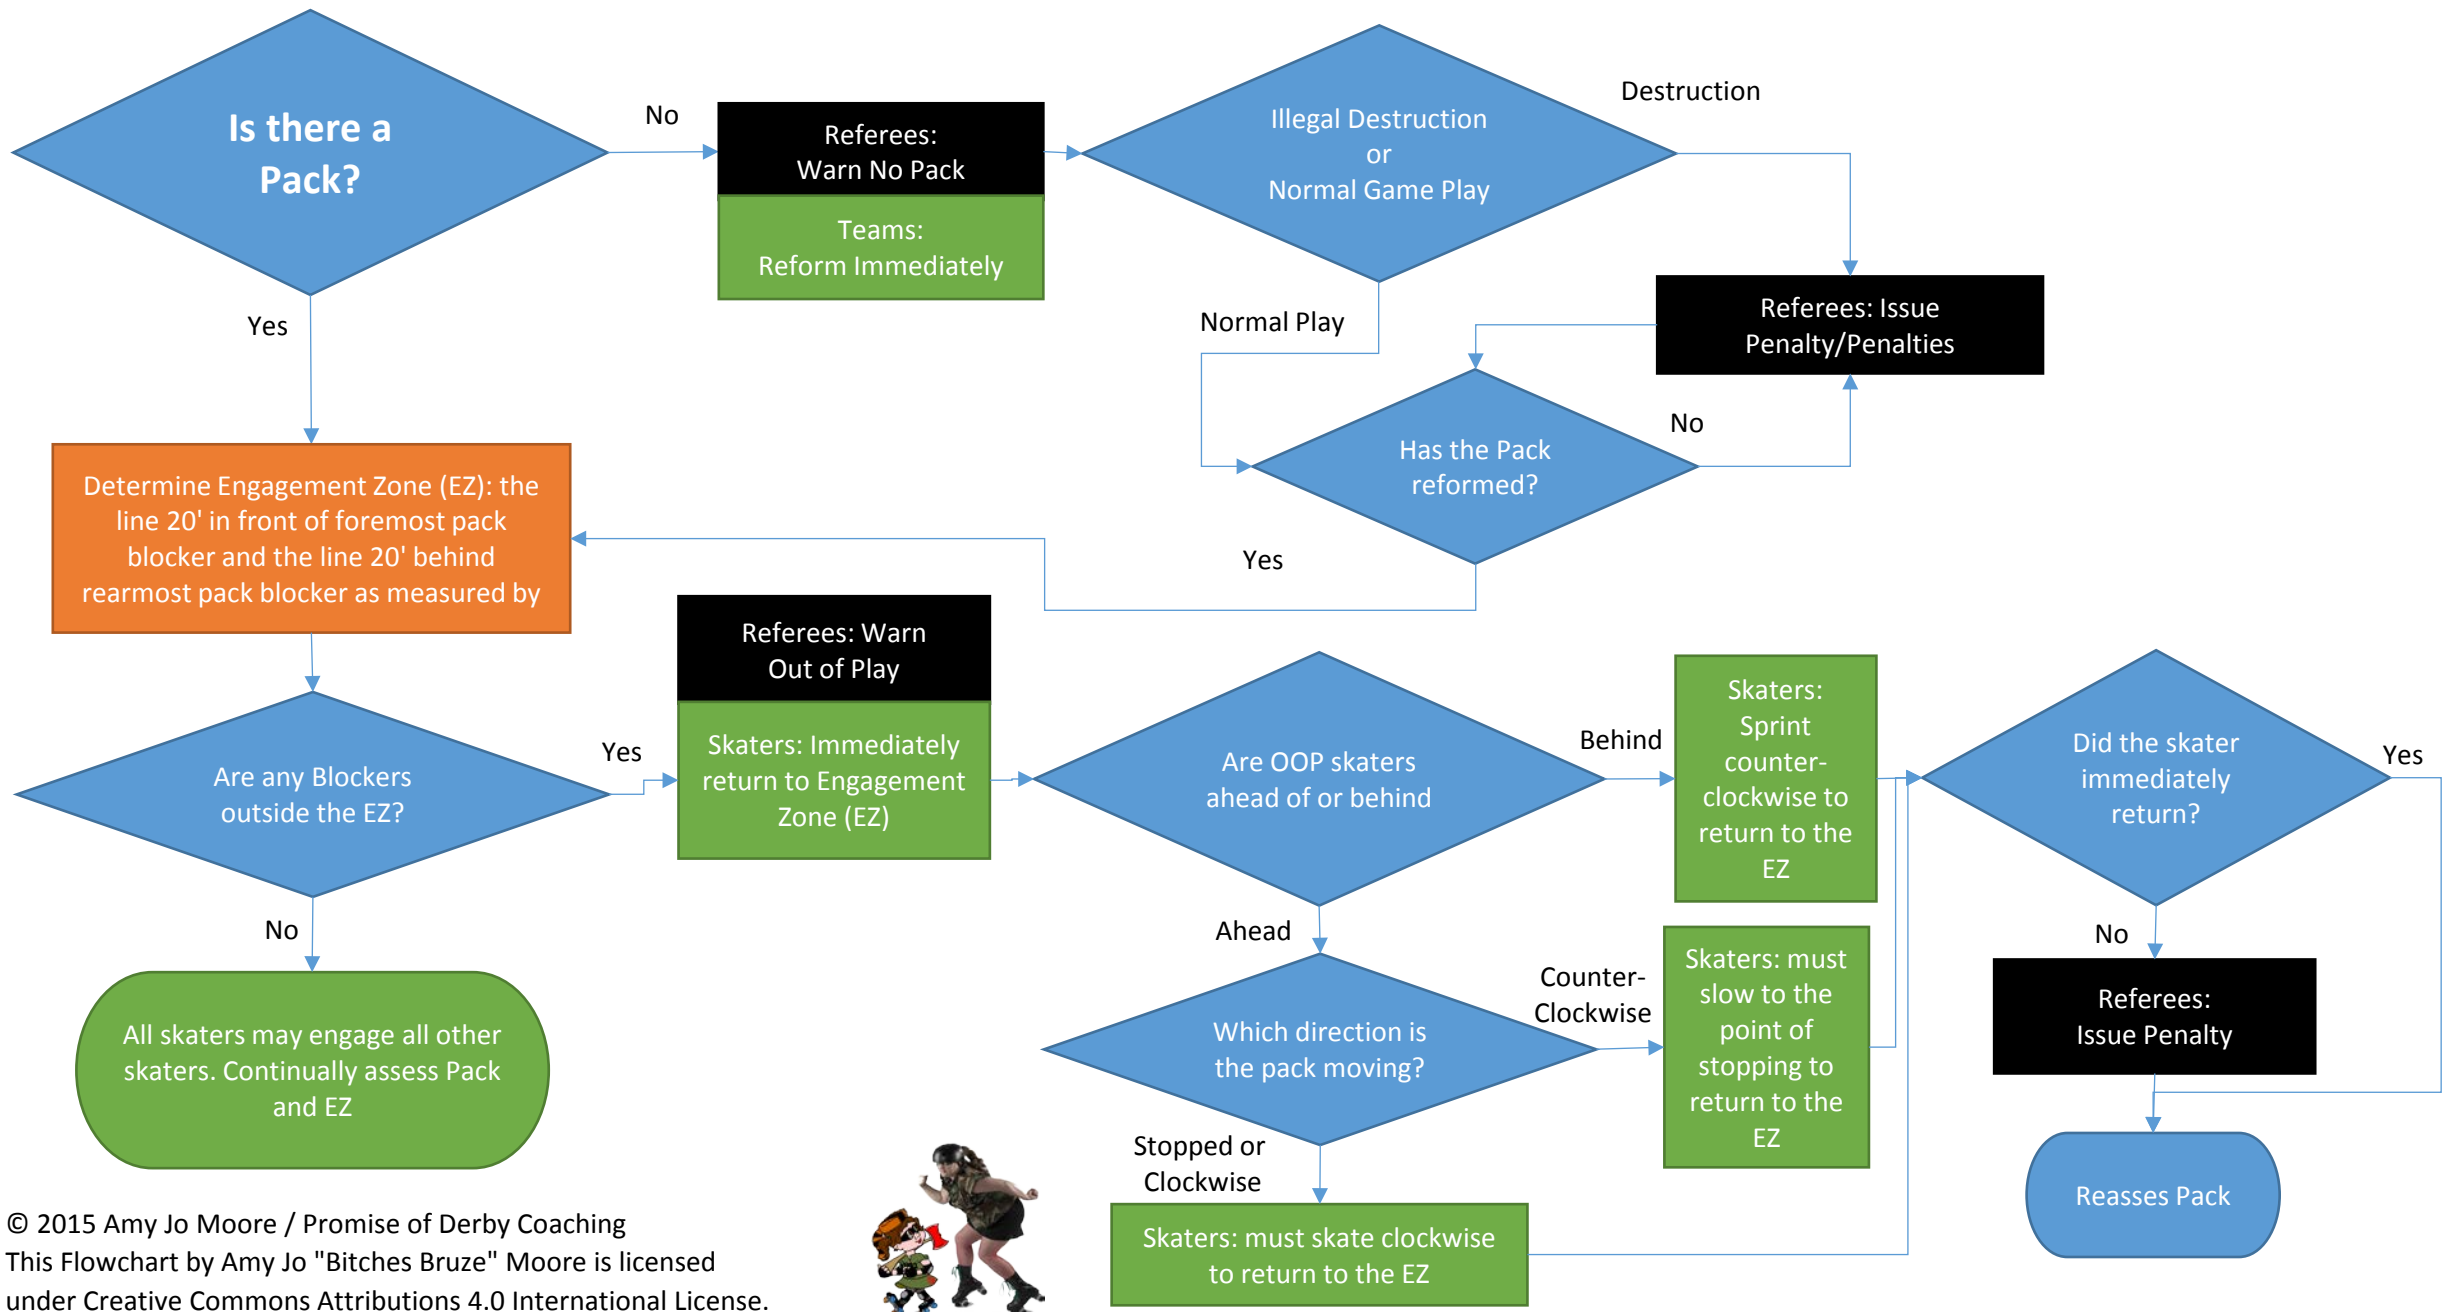

Pack, Proximity, and Position

© 2015 Amy Jo Moore / Promise of Derby Coaching
 This Flowchart by Amy Jo "Bitches Bruze" Moore is licensed under Creative Commons Attributions 4.0 International License.